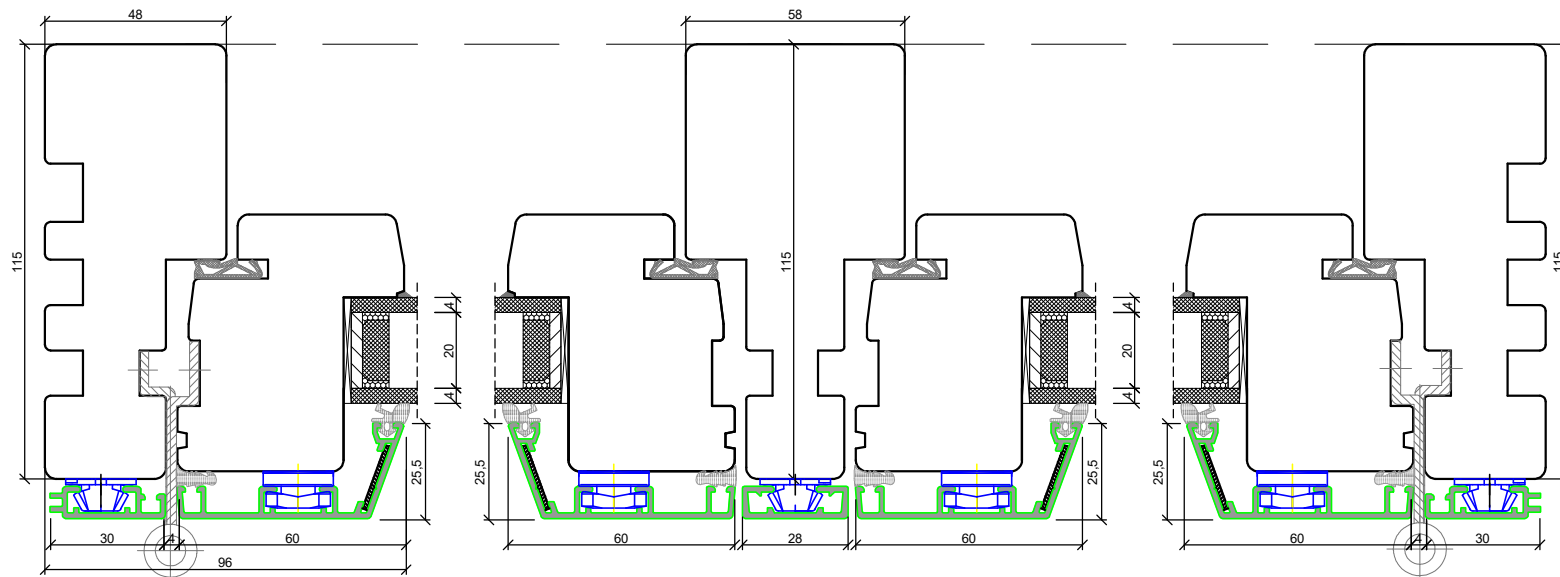

*SKANDINOVA 68 CLASSIC MODERN
DOUBLE WING WINDOW
+ ALUMINIUM CLADDING*