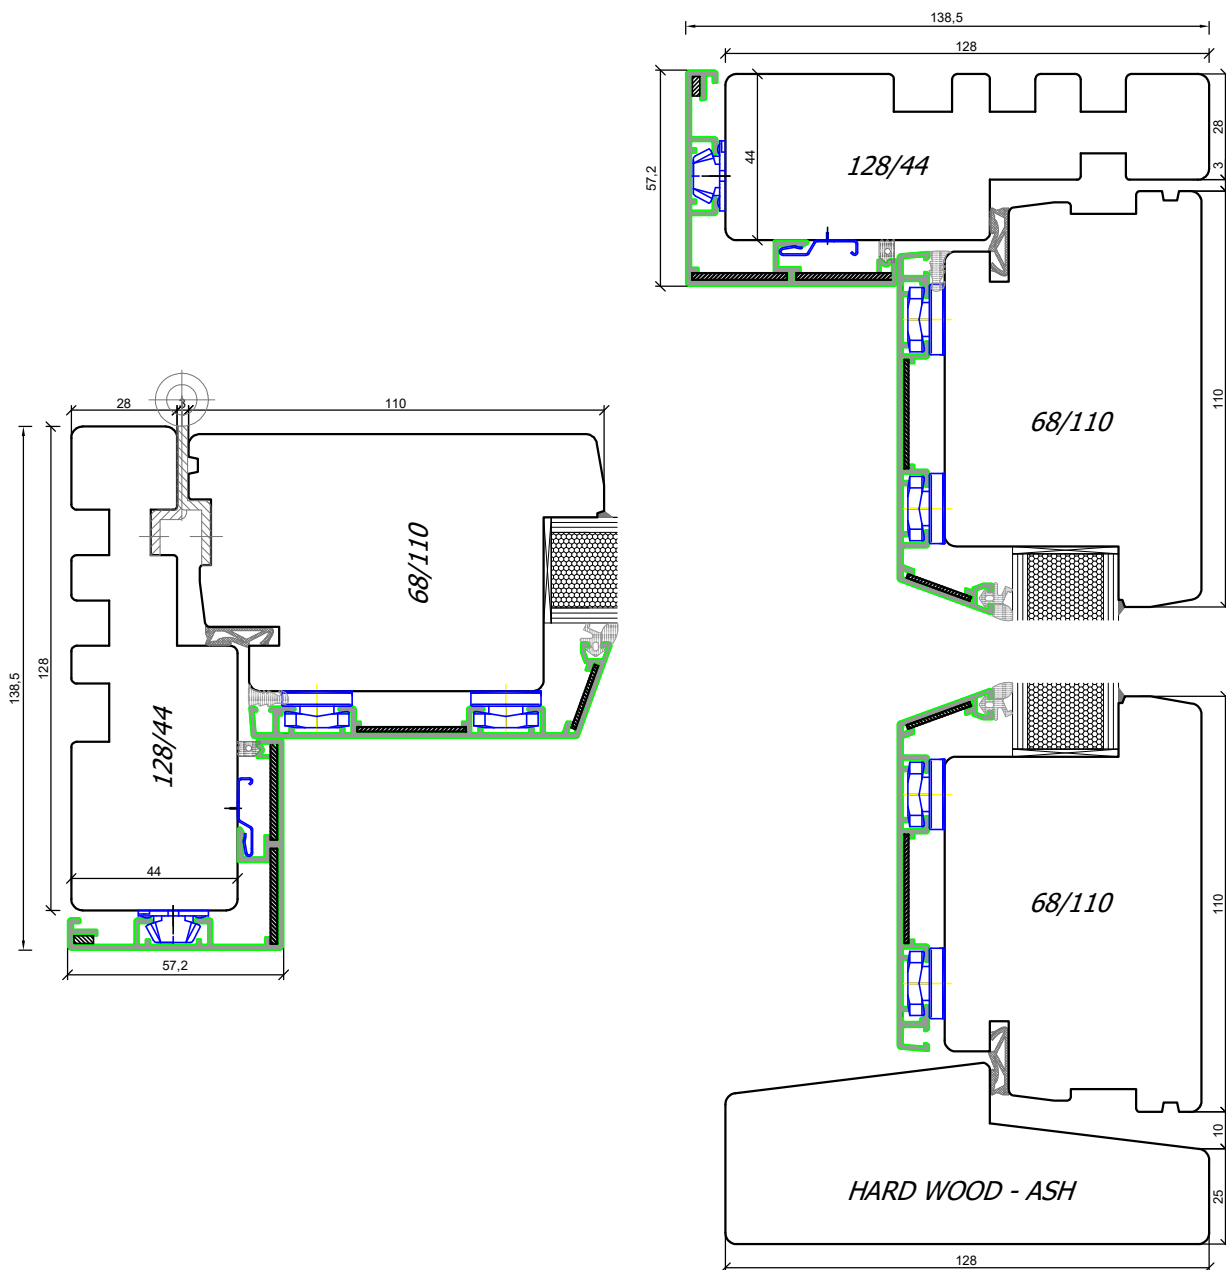

*SKANDINOVA 68 CLASSIC MODERN
ENTRANCE DOOR OPENING TO INSIDE
+ ALUMINIUM CLADDING*

A4 1:2