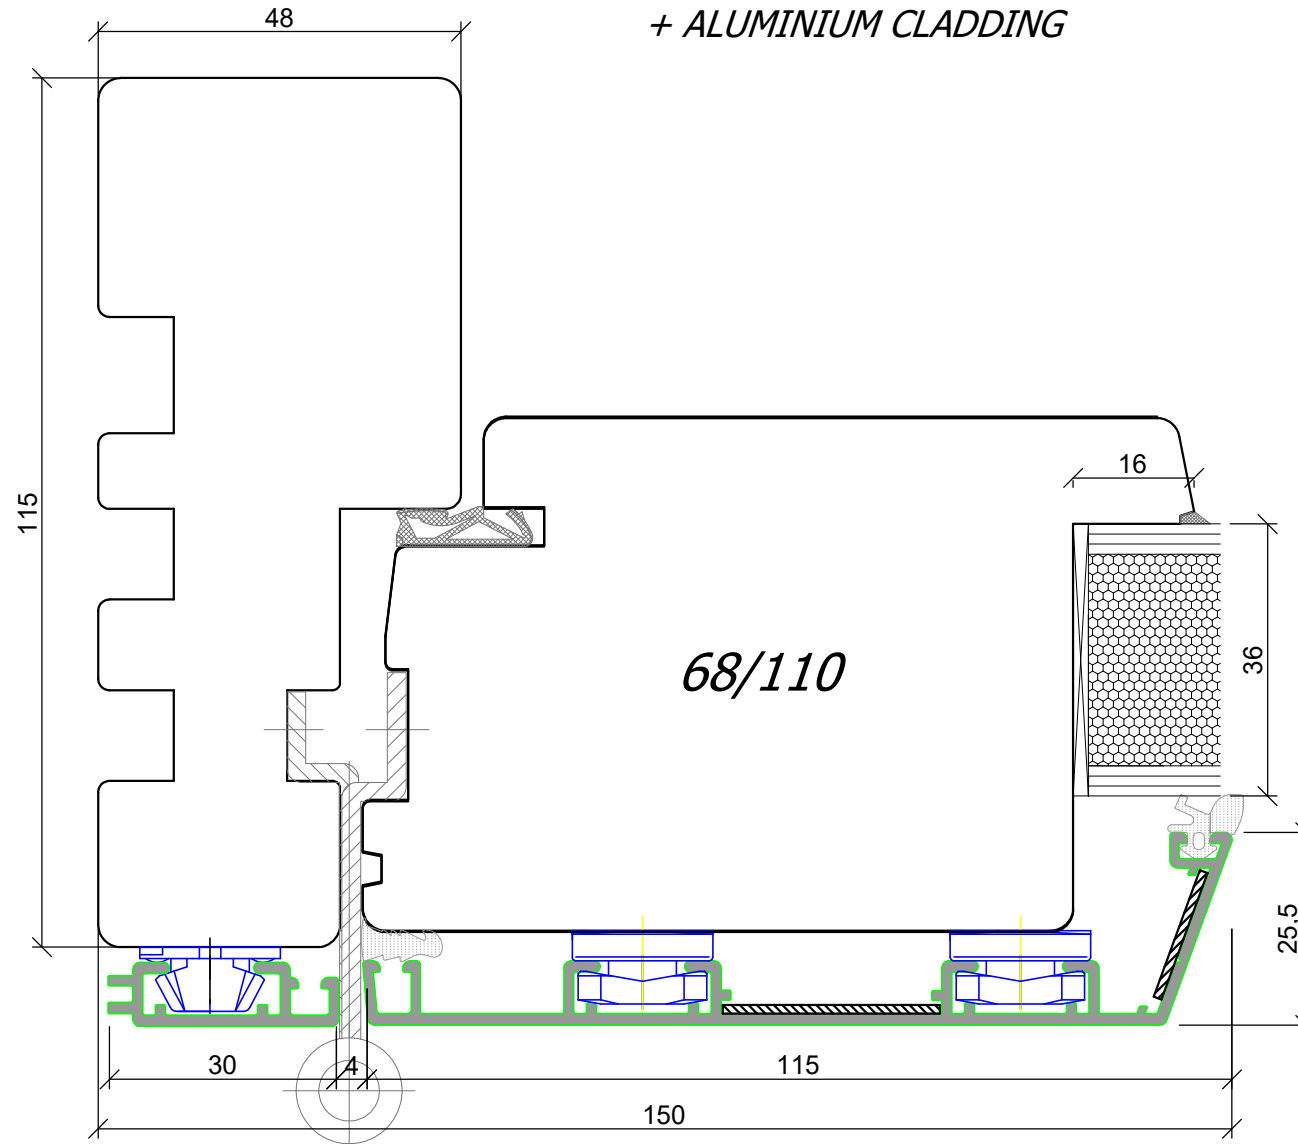

*SKANDINOVA 68 TERMO MODERN
ENTRANCE DOOR
+ ALUMINIUM CLADDING*