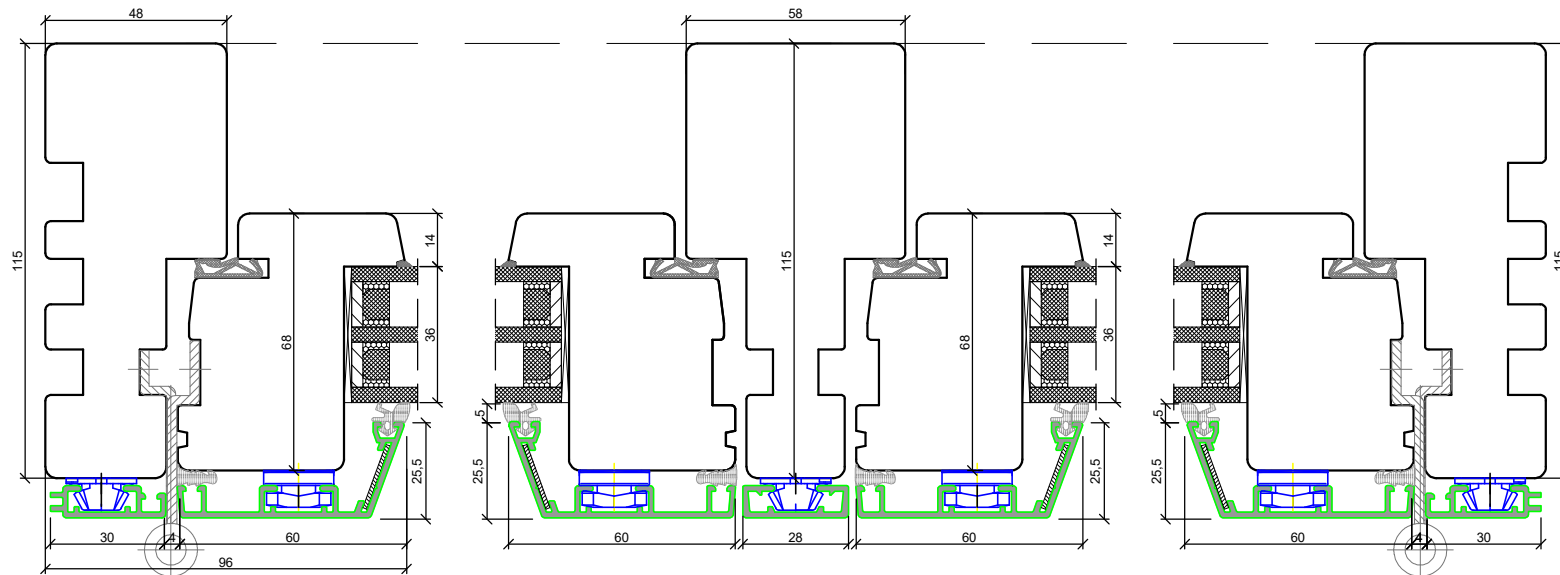

*SKANDINOVA 68 TERMO MODERN
DOUBLE WING WINDOW
+ ALUMINIUM CLADDING*