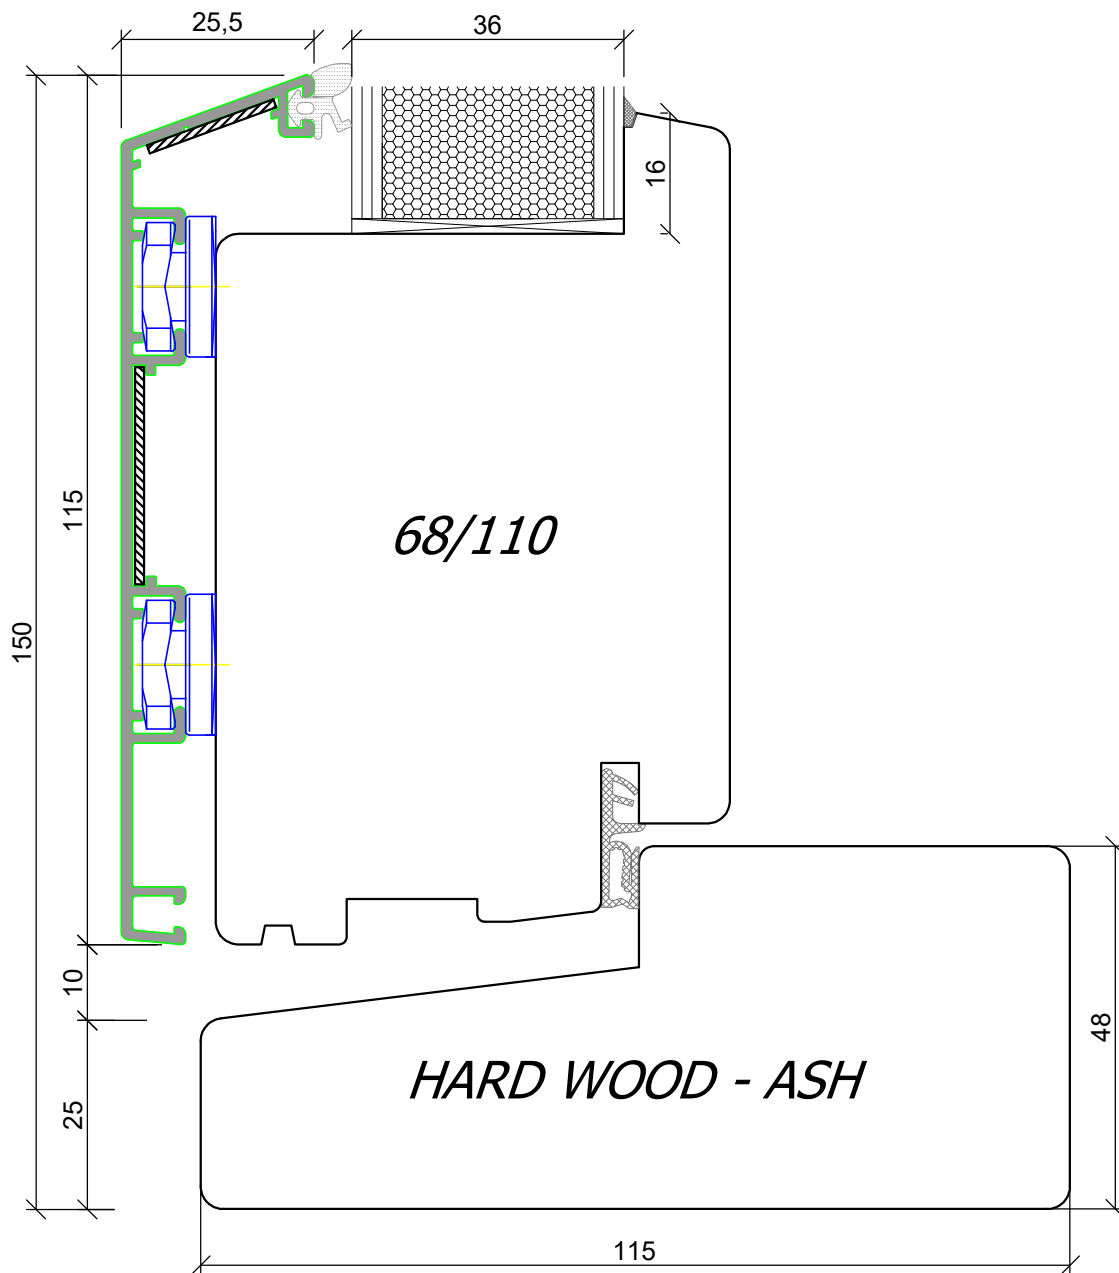

*SKANDINOVA 68 TERMO MODERN
ENTRANCE DOOR
+ ALUMINIUM CLADDING*