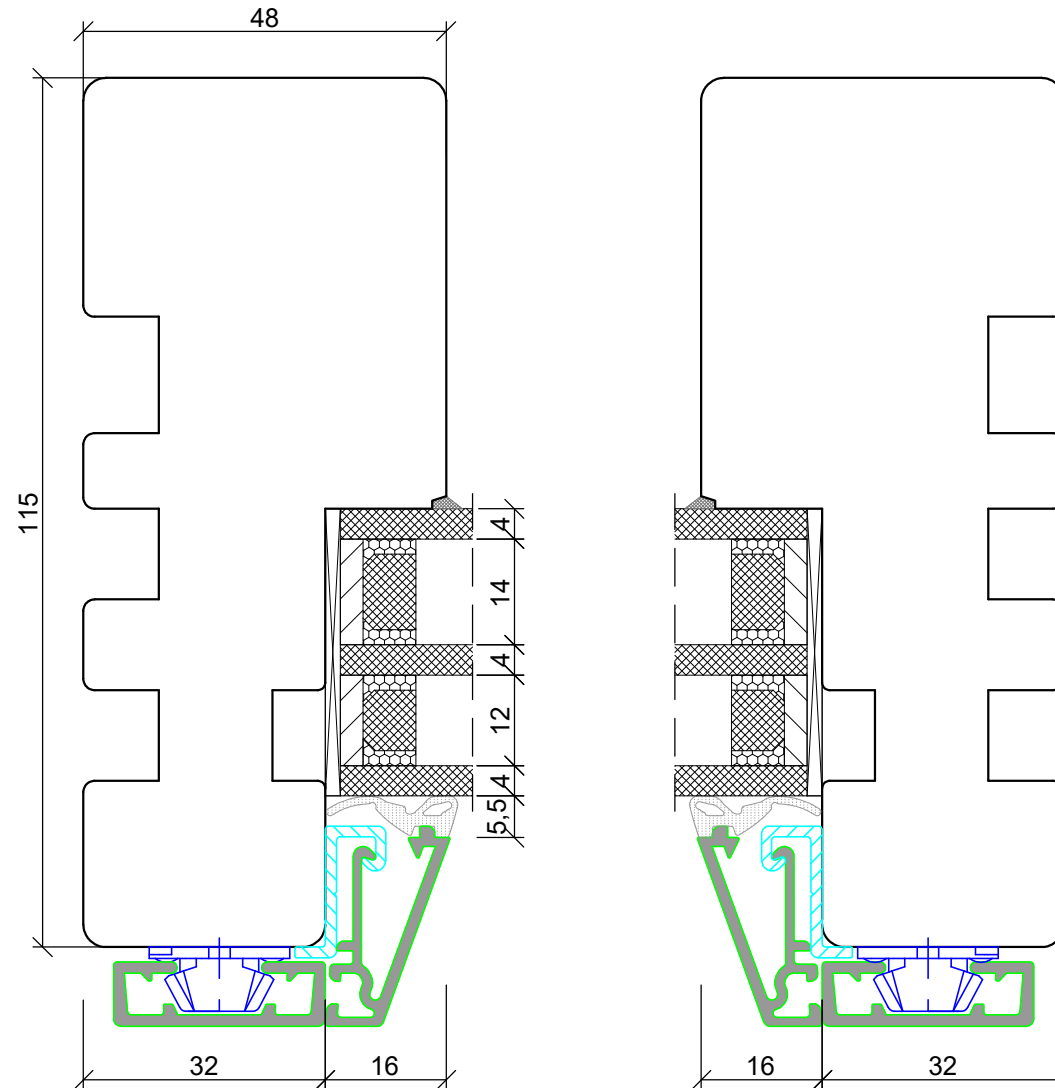

*SKANDINOVA 68 TERMO MODERN
DOUBLE BALCONY DOORS
+ ALUMINIUM CLADDING*

A4 1:2

*SKANDINOVA 68 TERMO
FIXED IN FRAME WINDOW
+ ALUMINIUM CLADDING*

*SKANDINOVA 68 TERMO MODERN
FIXED IN FRAME WINDOW
+ ALUMINIUM CLADDING*