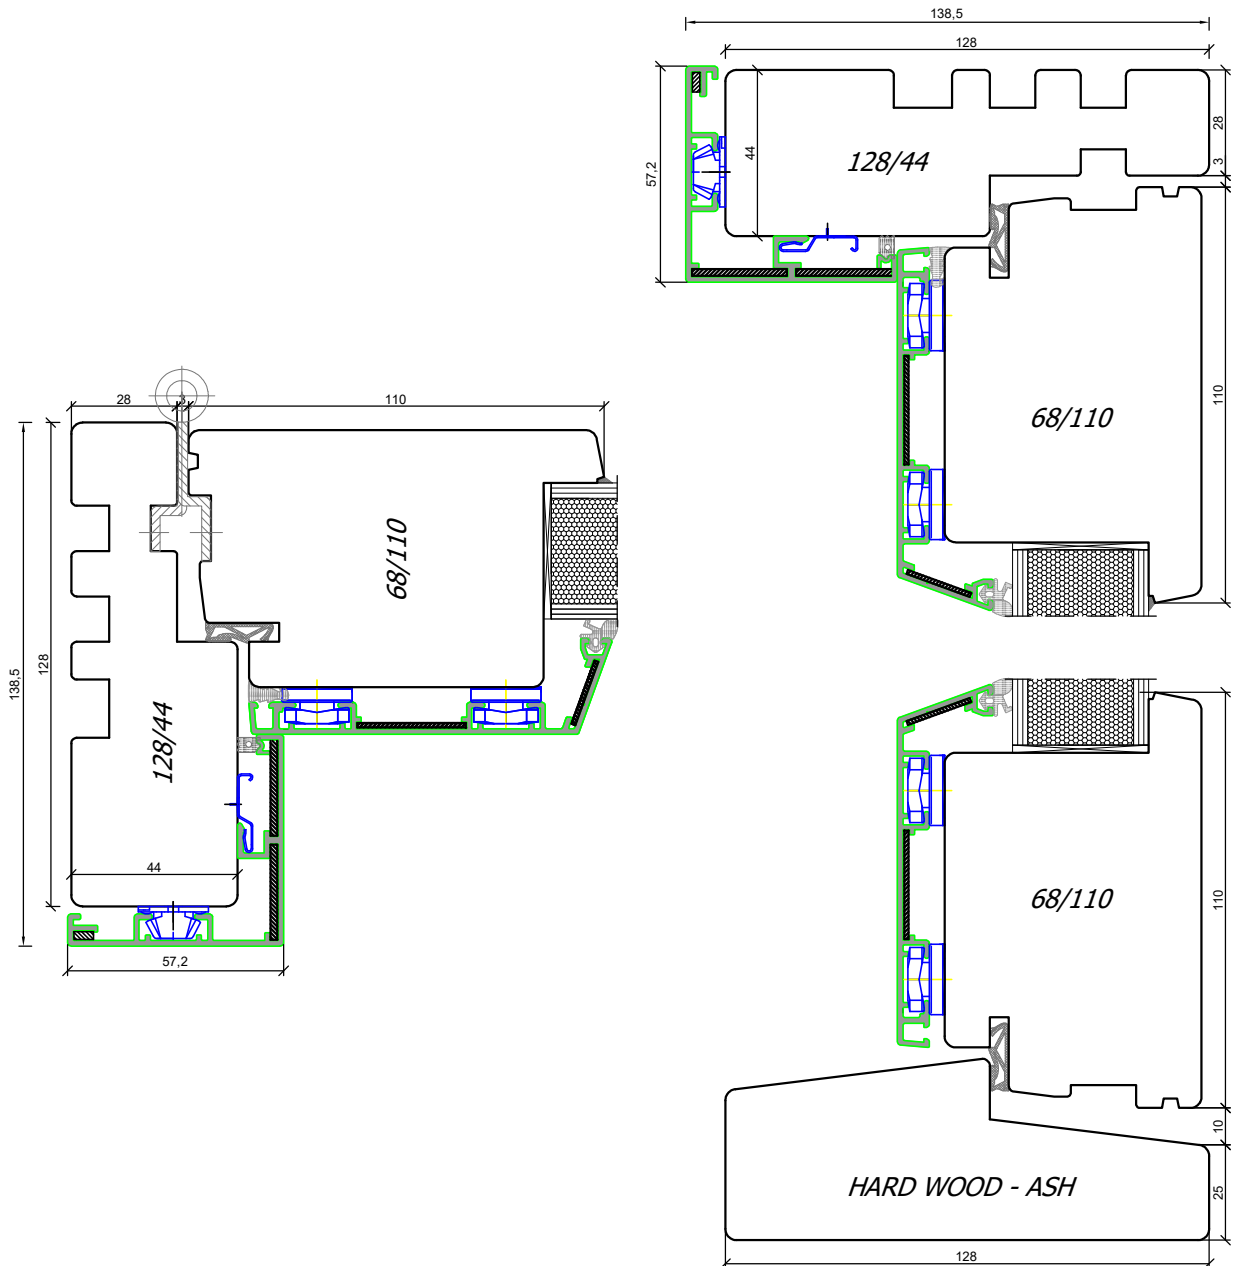

*SKANDINOVA 68 TERMO MODERN
ENTRANCE DOOR OPENING TO INSIDE
+ ALUMINIUM CLADDING*

A4 1:2