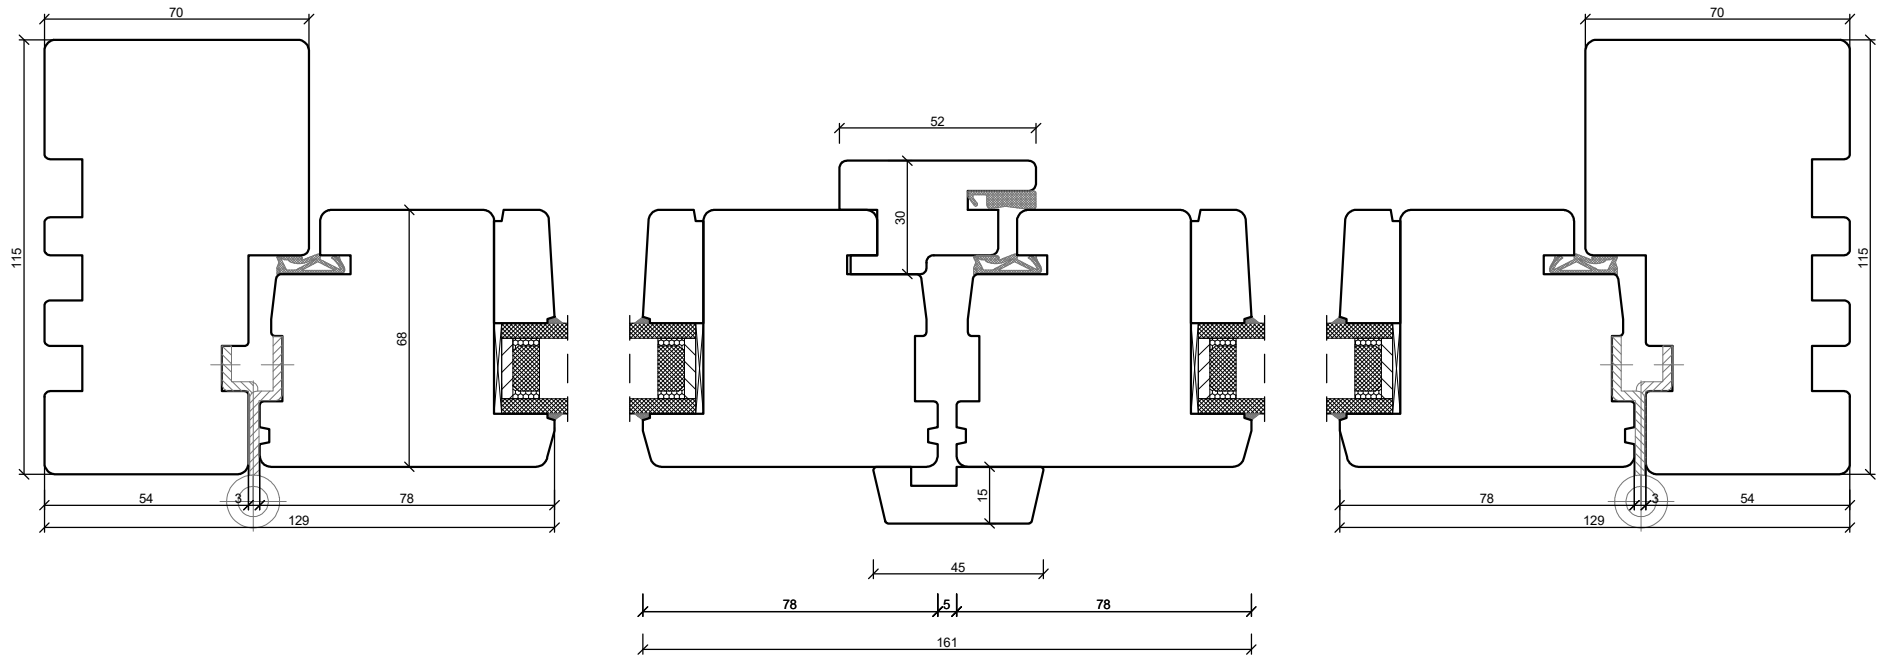

*SKANDINOVA NL
DOUBLE BALCONY DOORS*