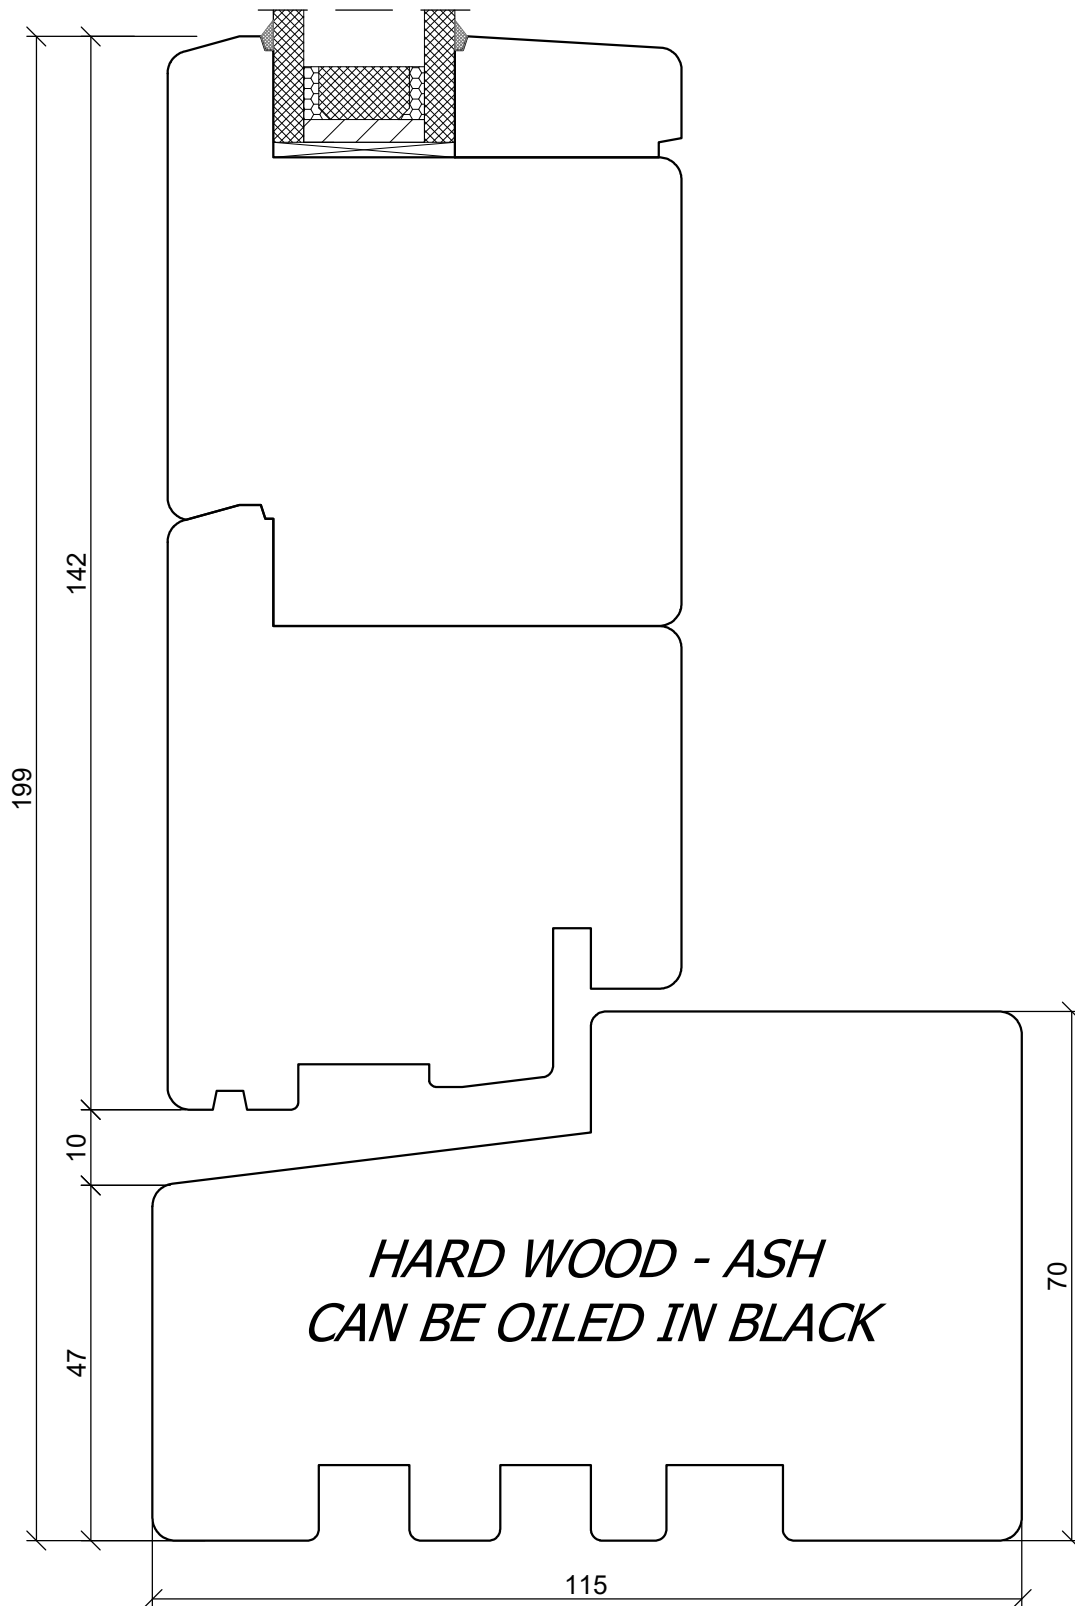

*SKANDINOVA NL
BALCONY DOOR*