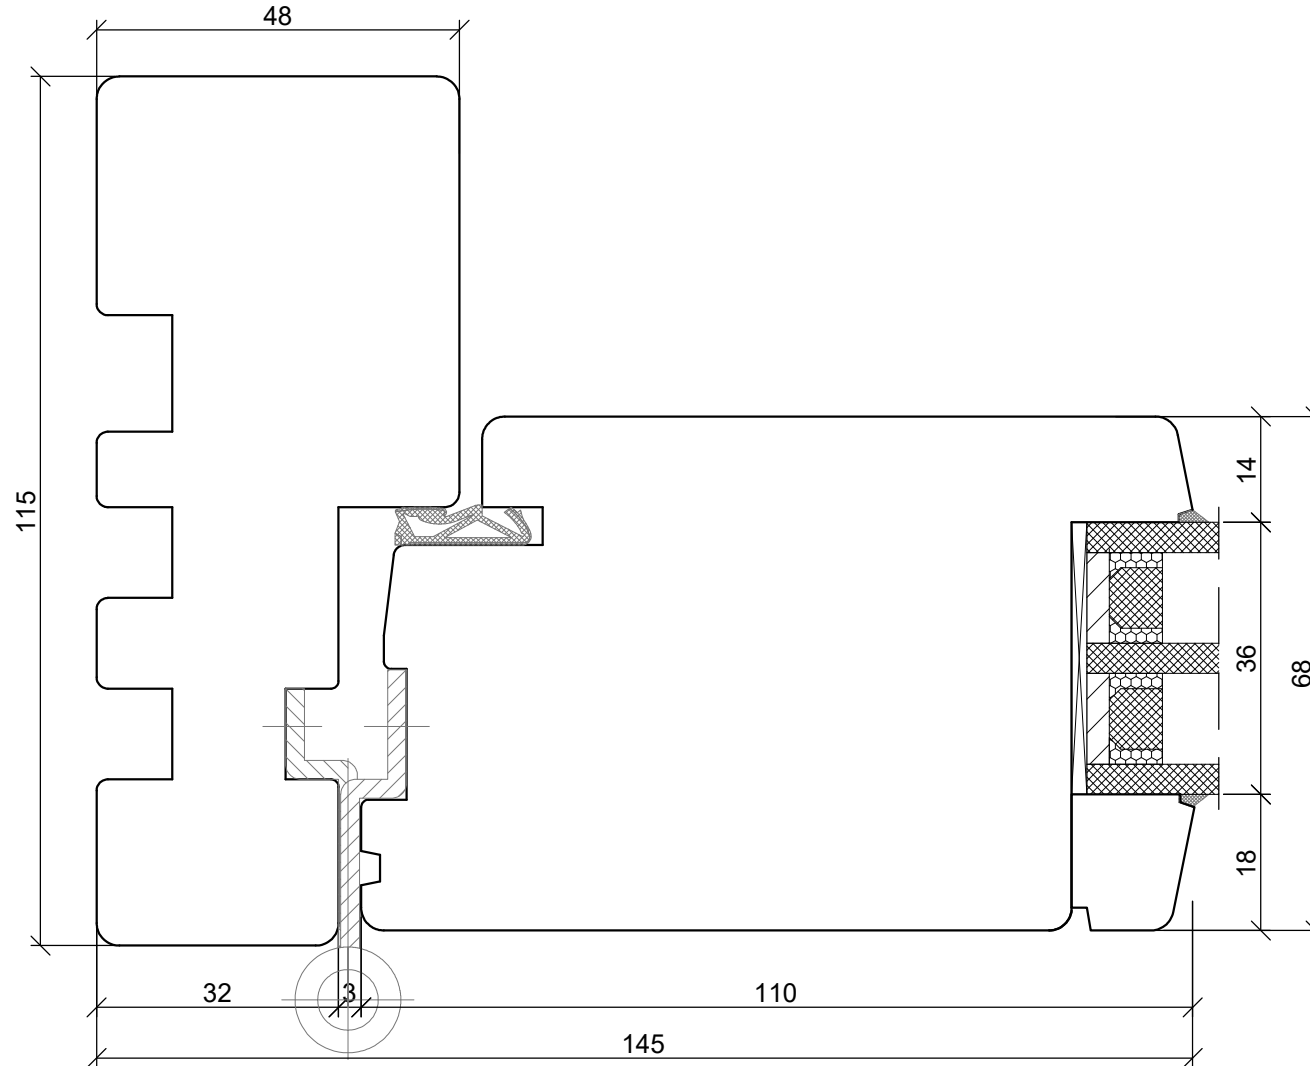

*SKANDINOVA 68 TERMO MODERN
FIXED WINDOW*