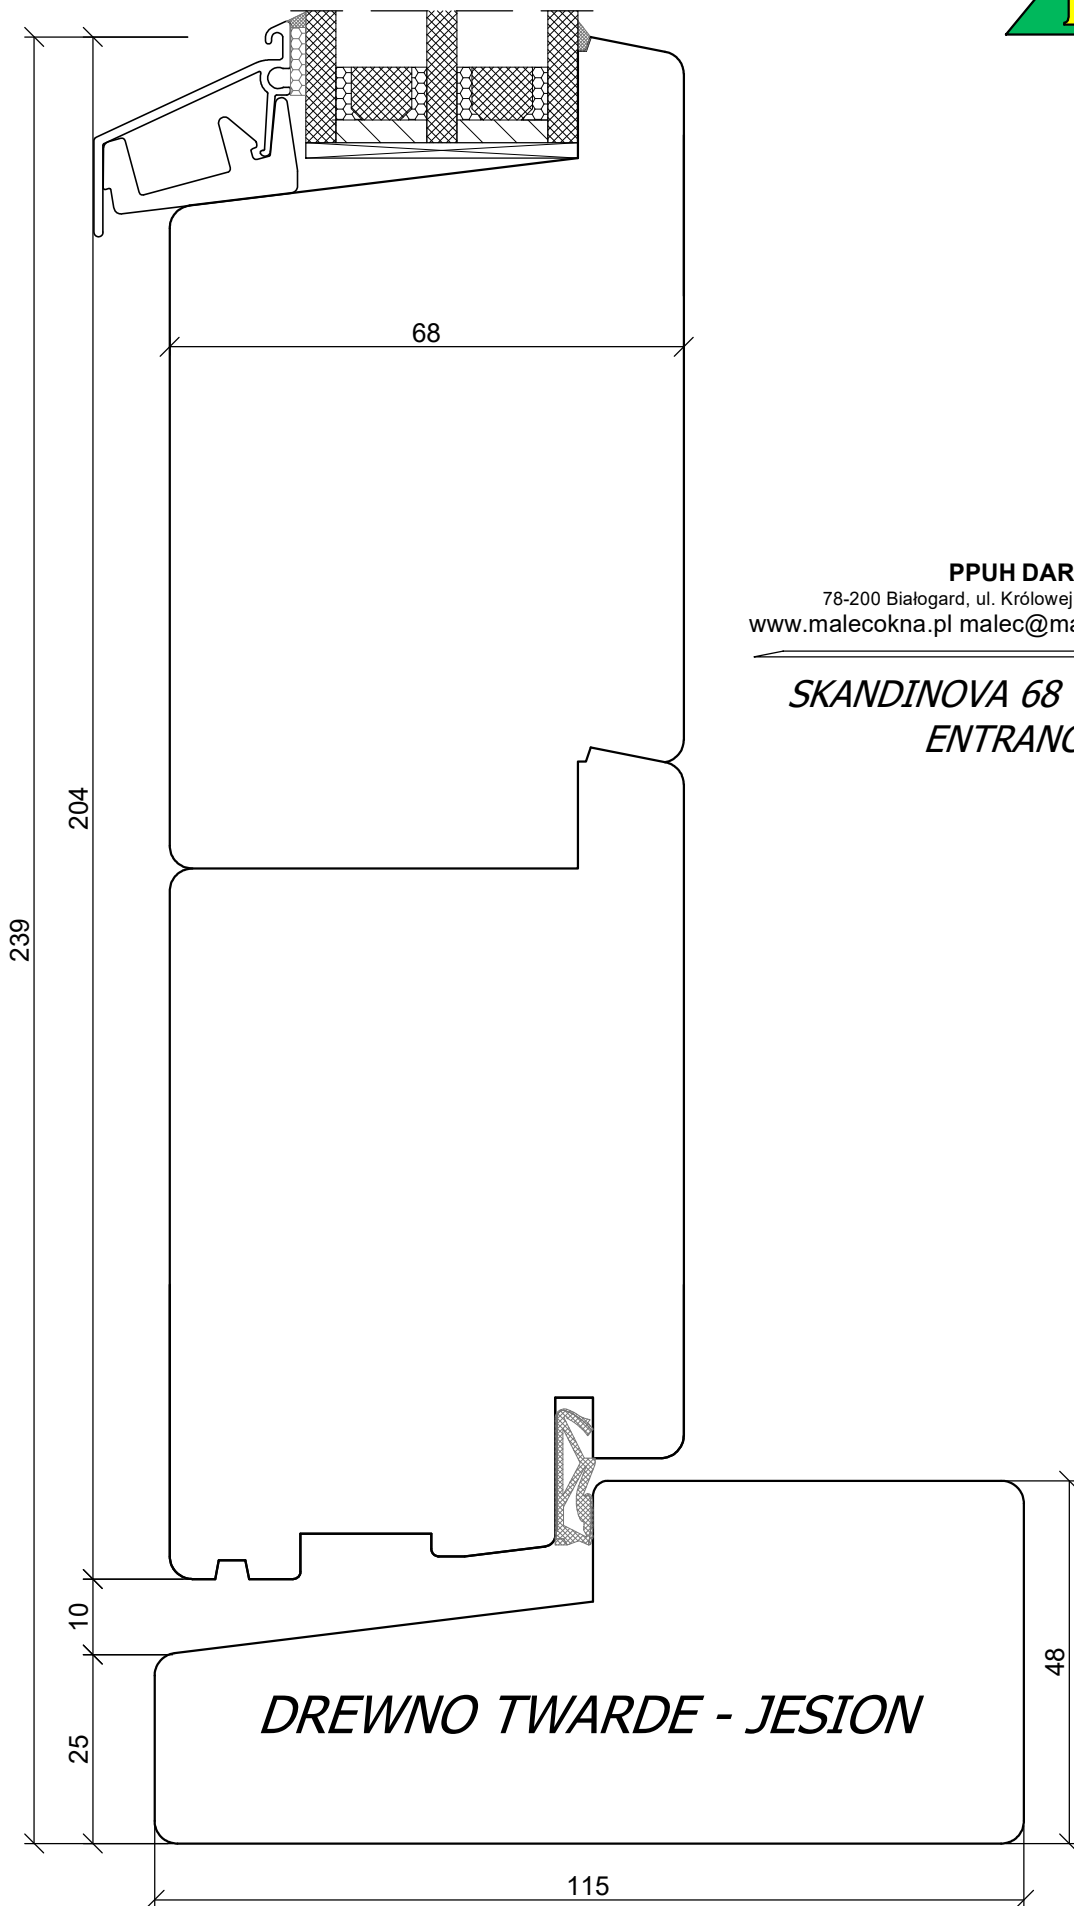

PPUH DARIUSZ MALEC
78-200 Białogard, ul. Królowej Jadwigi 13E NIP: 669-000-73-06
www.malecokna.pl malec@malecokna.pl kalita@malecokna.pl

*SKANDINOVA 68 TERMO MODERN
ENTRANCE DOOR*

A4 1:1