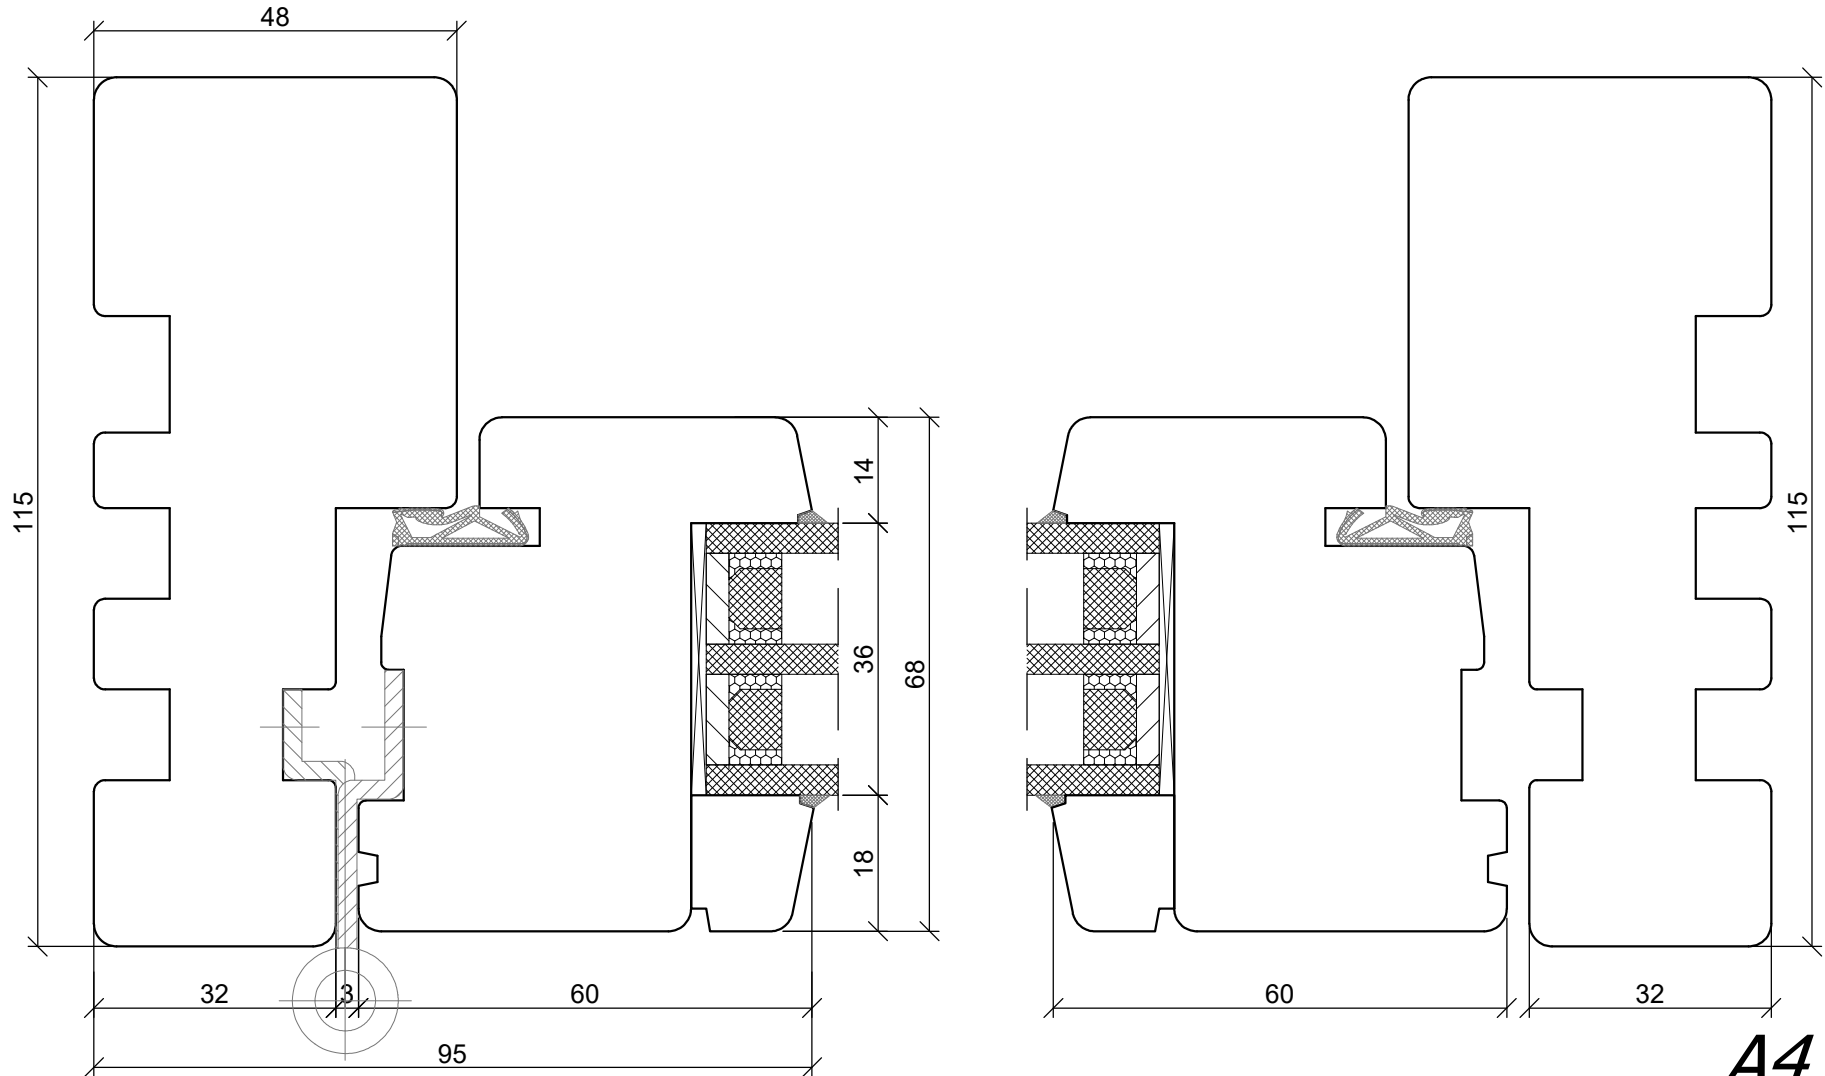

*SKANDINOVA 68 TERMO MODERN
WINDOW*