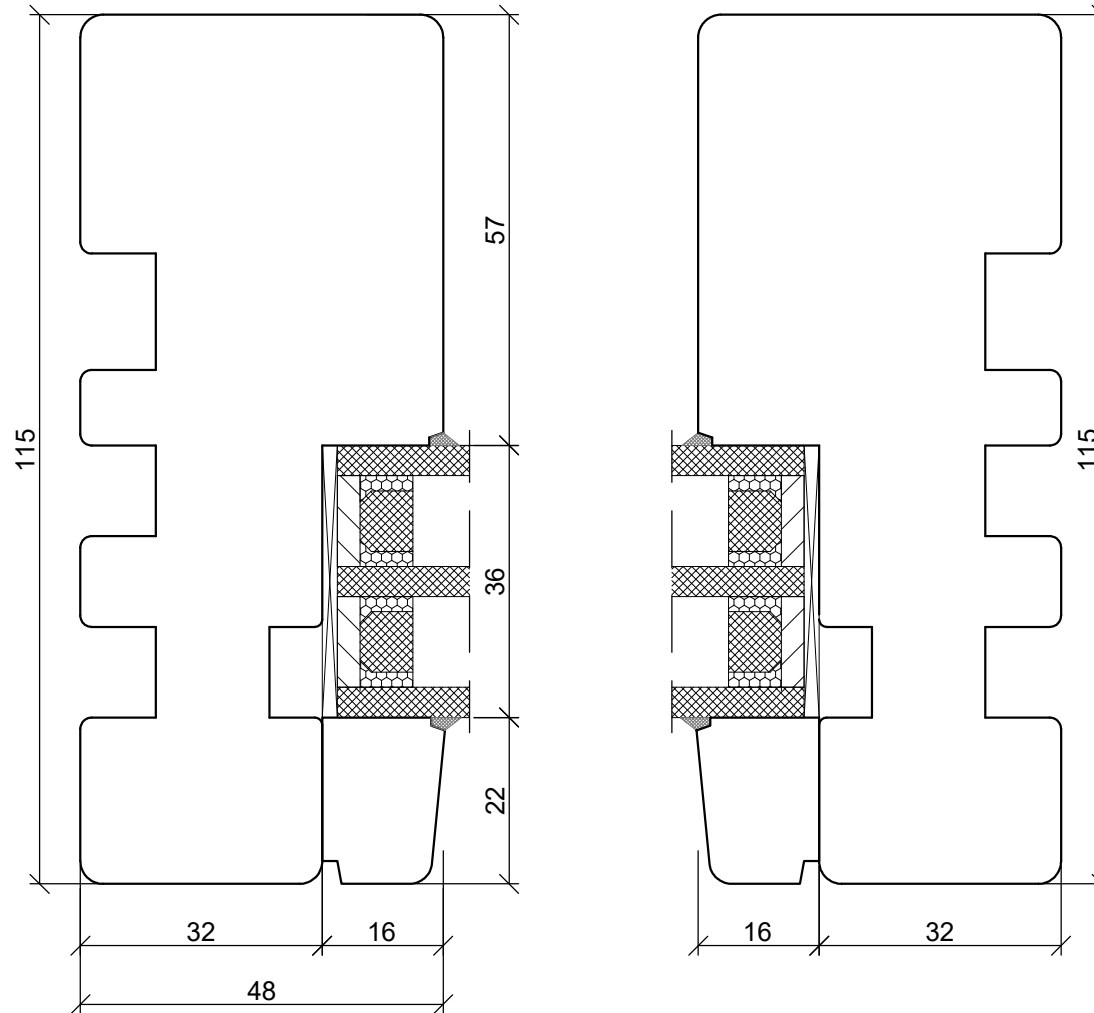

*SKANDINOVA 68 TERMO MODERN
FIXED WINDOW*