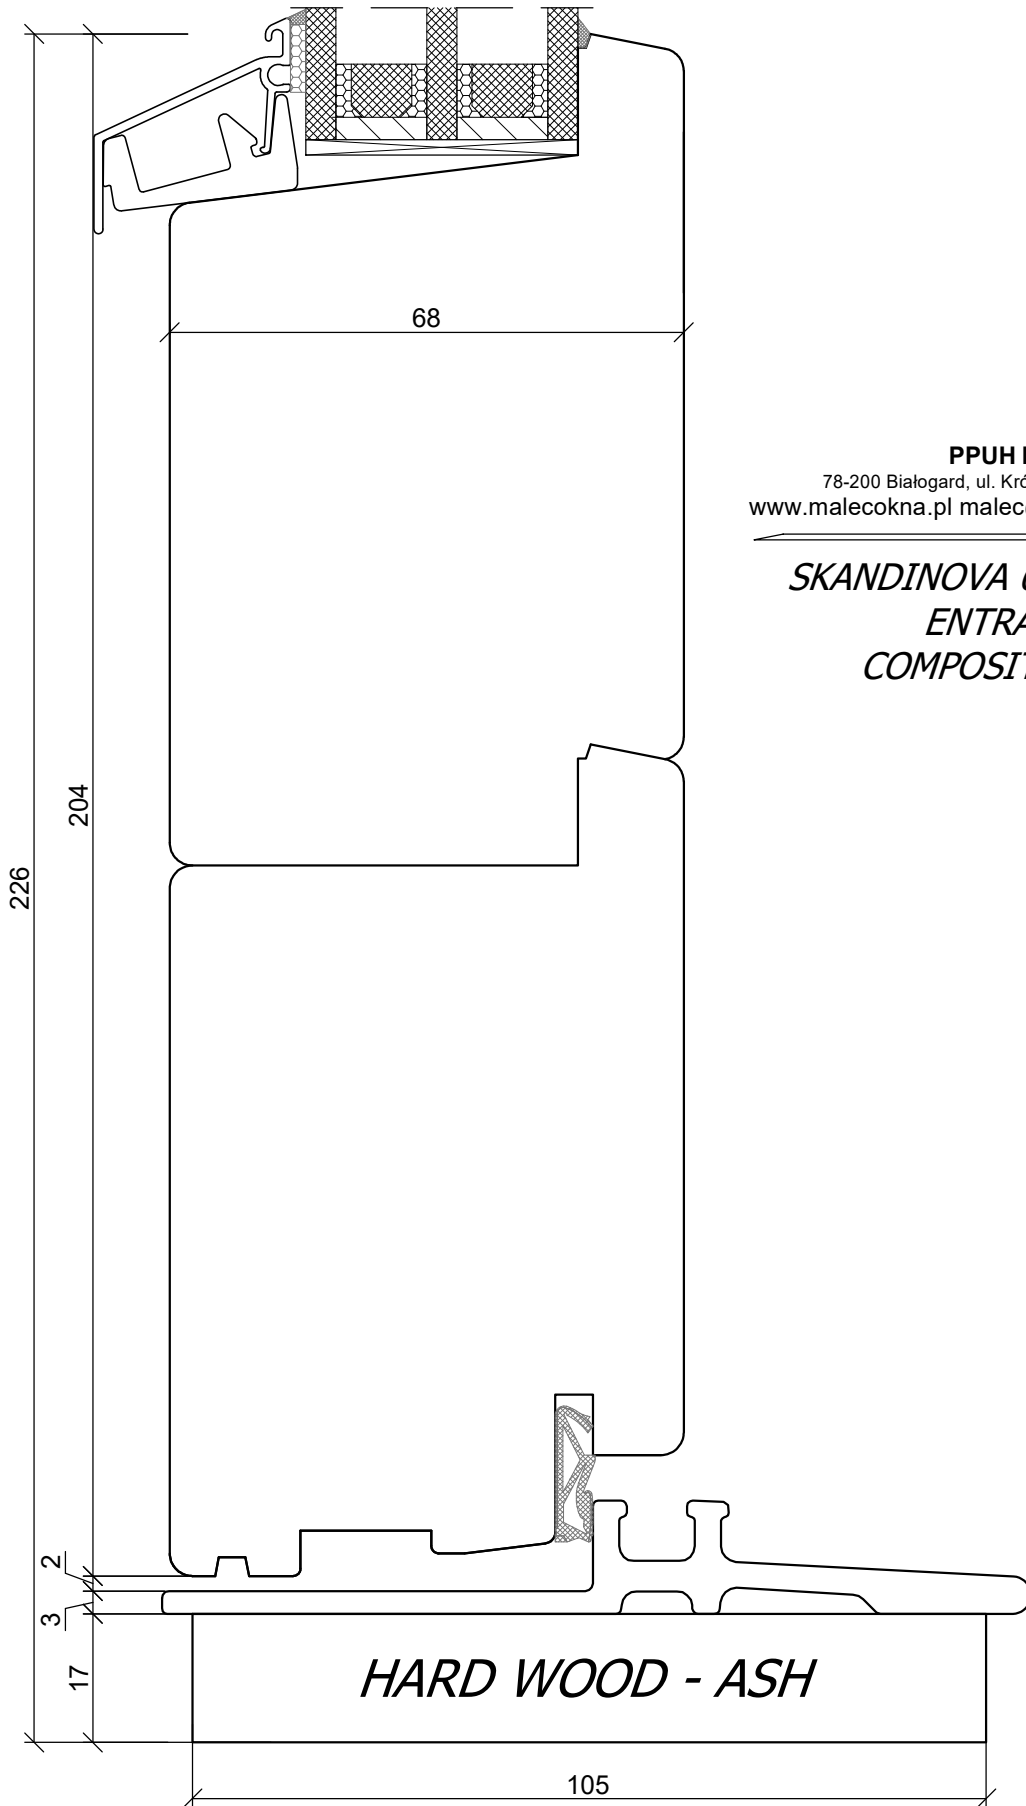

PPUH DARIUSZ MALEC
78-200 Białogard, ul. Królowej Jadwigi 13E NIP: 669-000-73-06
www.malecokna.pl malec@malecokna.pl kalita@malecokna.pl

*SKANDINOVA 68 TERMO MODERN
ENTRANCE DOOR
COMPOSITE THRESHOLD*

A4 1:1