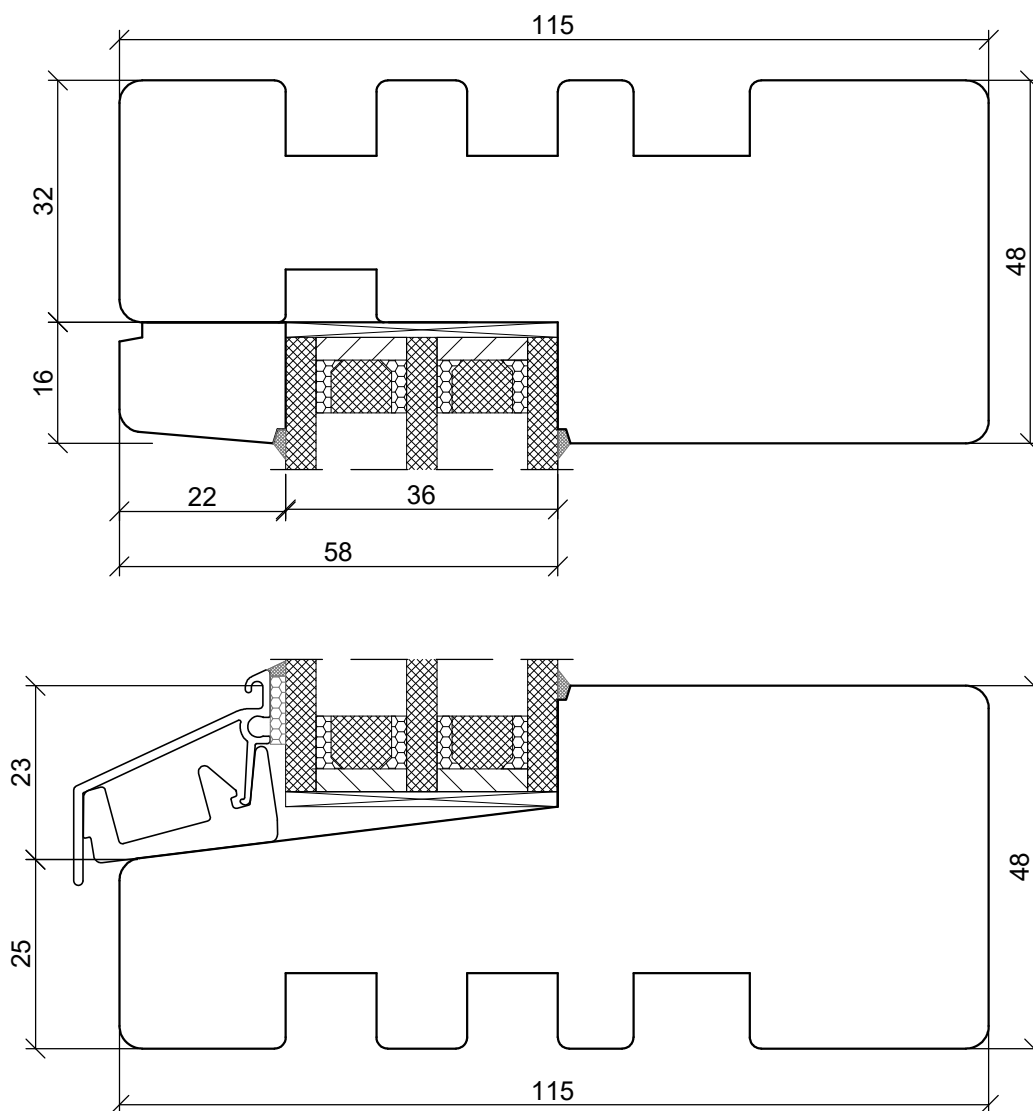

*SKANDINOVA 68 TERMO
FIXED WINDOW*