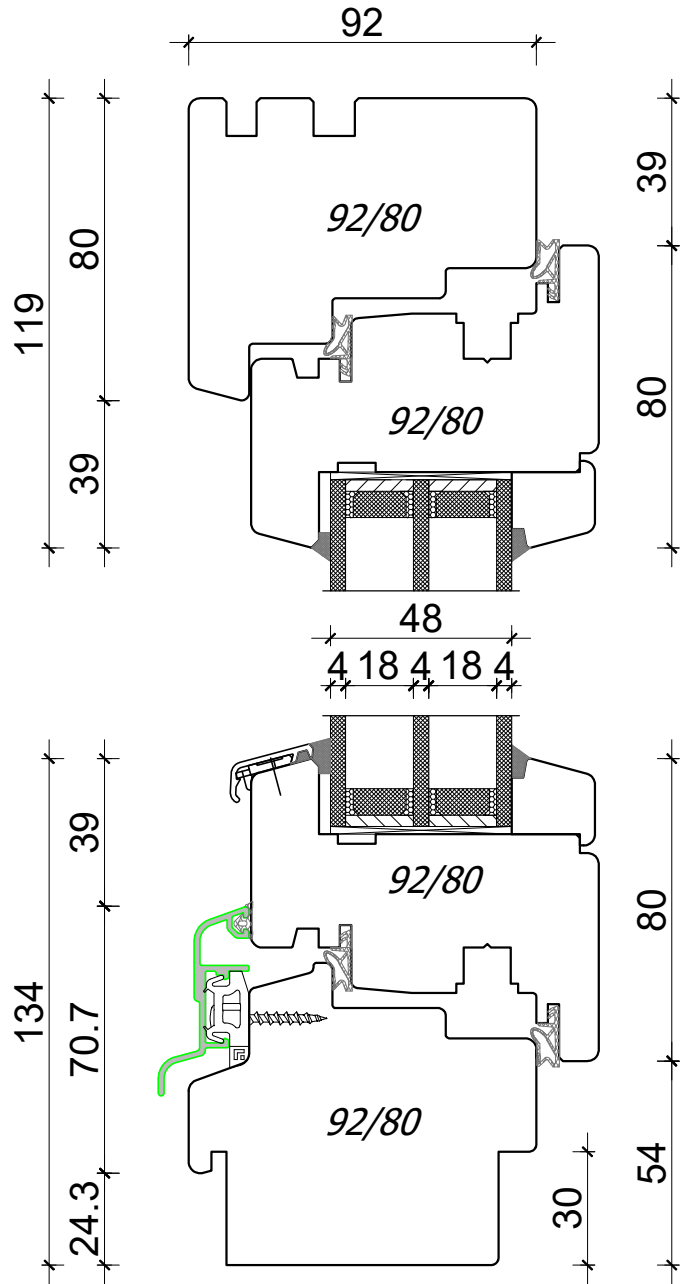

*A4, 1:2
Author: Jan Kalita
PPUH Malec*