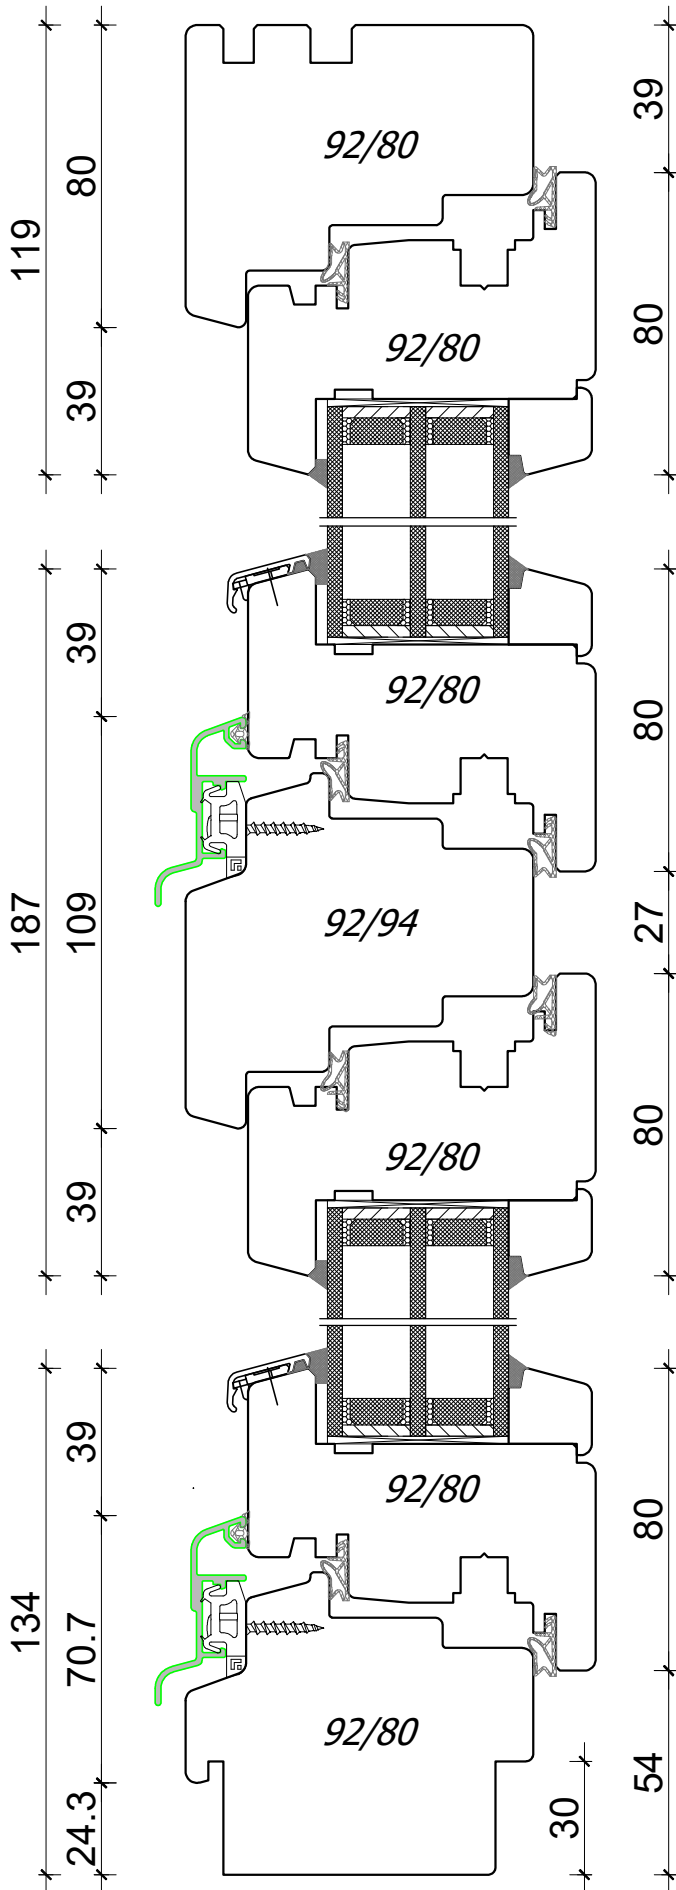

*EUROSYSTEM 92
DOUBLE COMPARTMENT WINDOW*

CONSTRUCTION BAR

A-A

*A4, 1:2
Author: Jan Kalita
PPUH Malec*